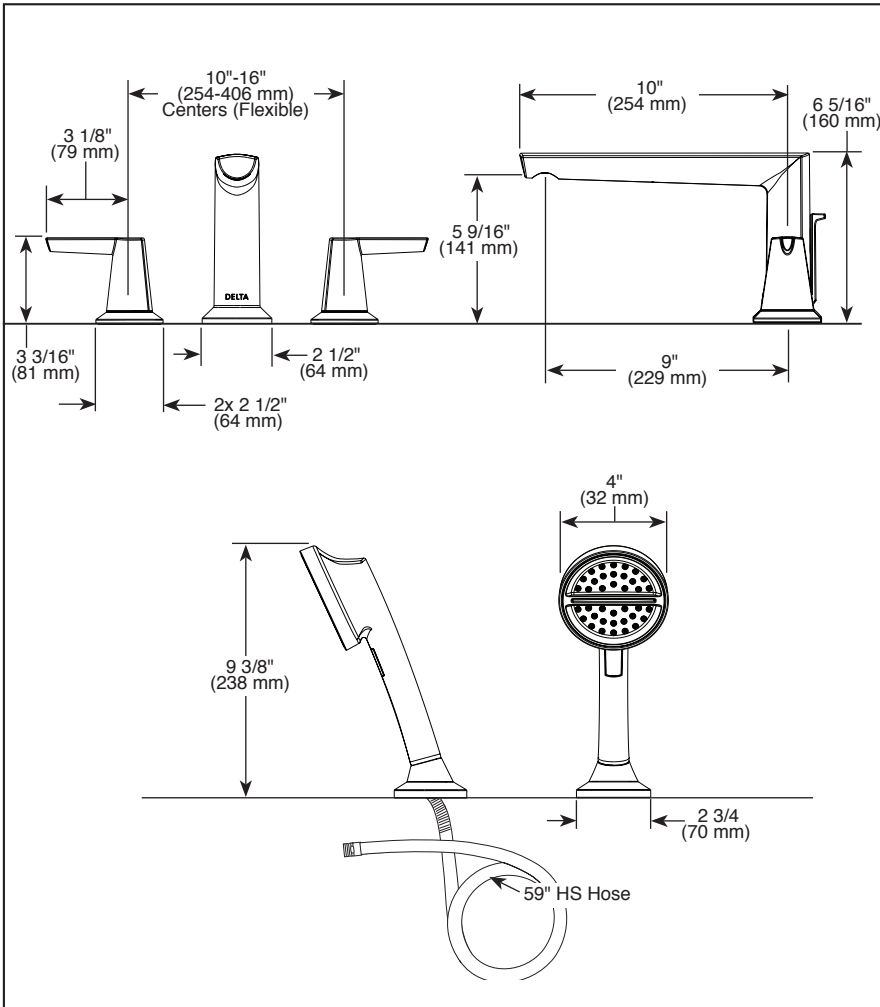

Submitted Model No.: _____

Specific Features: _____

▲ Designate proper finish suffix

see what Delta can do™

ROMAN TUB/WHIRLPOOL FAUCET TRIM

- Galeon™ Bath Collection
- Three Hole Installation (T2771 Series)
- Four Hole Installation (T4771 Series)

FEATURES:

- Lumicoat™ Finish (-PR models only)
- Lumicoat™ Finishes easily wipe clean without cleaners and chemicals on the products most commonly touched areas

STANDARD SPECIFICATIONS:

- Temperature and volume controlled with handles
- Rough-In kit must also be ordered to complete installation
 - R4707 for four hole
 - R2700 or R2707 for three hole
 - RP23601 for three hole 10" fixed installation
 There are separate specification sheets on each rough-in kit if more details are required.
- Hand shower includes certified double check valves for backflow prevention (T4771)
- Hand shower max flow rate 1.75 gpm @ 80 psi, 6.6 L/min @ 550 kPa
- Hot/cold indicators

COMPLIES WITH:

- ASME A112.18.1 / CSA B125.1
-  Indicates compliance to ICC/ANSI A117.1 - Valve control only
- EPA WaterSense® - Applies to T4771▲ only

Delta reserves the right (1) to make changes in specifications and materials, and (2) to change or discontinue models, both without notice or obligation. Dimensions are for reference only. See current full-line price book or www.deltafaucet.com for finish options and product availability.